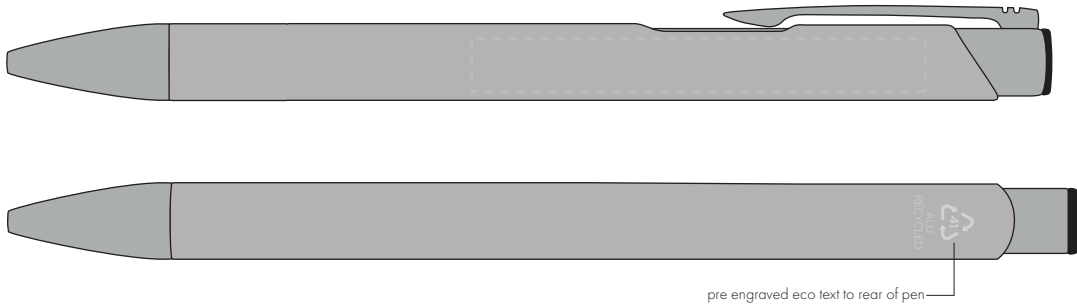

Your Ref:	Quantity:	Product Code: TPC982001
Our Ref:	Version: 1	Product Colour: SILVER

PRINTING CONCERNS:

We stock this item in the following colours

**PANTONE REFERENCE(S)**

- Colour 1
- Colour 2
- Colour 3
- Colour 4

ARTWORK SCALE 100%

ARTWORK SCALE 100%
Side Print Area:
60mm x 7mm

Product Image for visualisation
- colours may vary

The dashed line is to demonstrate print area and will not appear on your printed item

PLEASE NOTE: