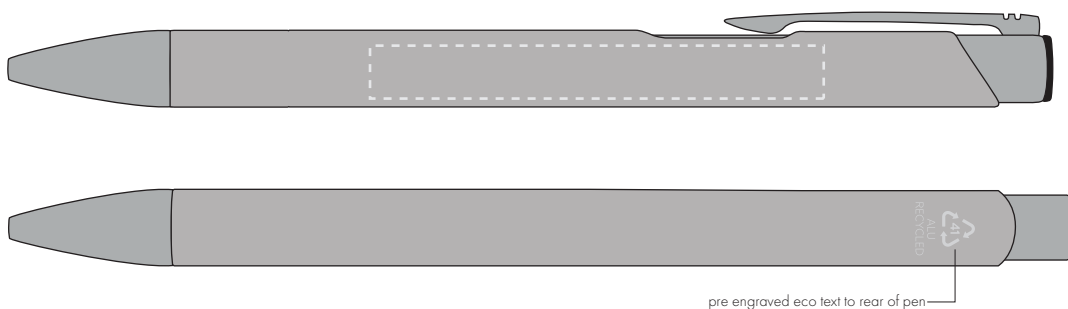

Your Ref:  
Our Ref:

Quantity:  
Version: 1

Product Code: TPC982001  
Product Colour: SILVER

**PRINTING CONCERNS:**

We stock this item in the following colours

**PANTONE REFERENCE(S)**

- Colour 1
- Colour 2
- Colour 3
- Colour 4

ARTWORK SCALE 100%

ARTWORK SCALE 100%  
Side Print Area:  
60mm x 7mm

pre engraved eco text to rear of pen

Product Image for visualisation  
- colours may vary

The dashed line is to demonstrate print area and will not appear on your printed item