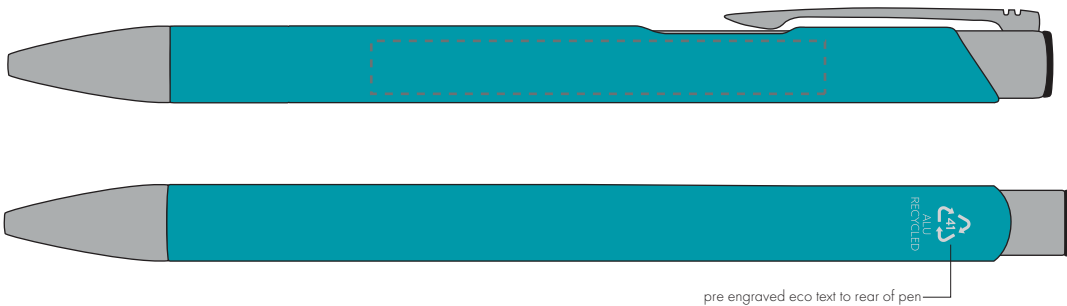

Your Ref:
Our Ref:

Quantity:
Version: 1

Product Code: TPC982001
Product Colour: TEAL

PRINTING CONCERNS:

We stock this item in the following colours

**PANTONE REFERENCE(S)**

 Full colour printing

ARTWORK SCALE 100%

ARTWORK SCALE 100%
Digital Print Area:
60mm x 7mm

Product Image for visualisation
- colours may vary

The dashed line is to demonstrate print area and will not appear on your printed item

PLEASE NOTE:

- All colours including print and product are for visual purposes only and should not be regarded as the actual colour of the product and print.
- Some products may vary from batch to batch and may differ from previous orders.
- The colour and texture of a product can also have an effect on the final print colour.
- By approving this order we accept that you understand these terms.