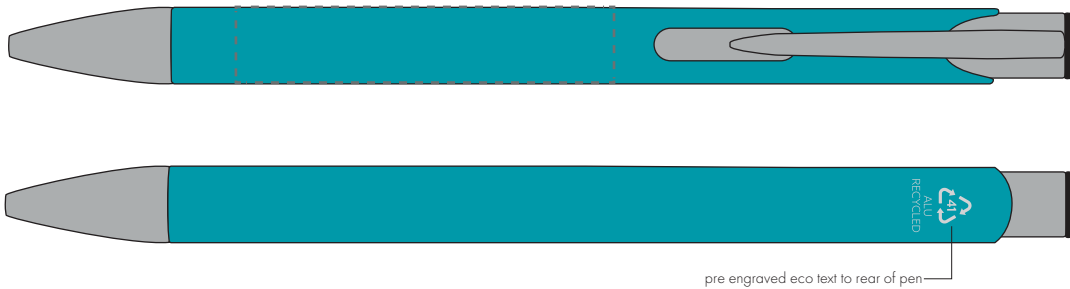

Your Ref:
Our Ref:

Quantity:
Version: 1

Product Code: TPC982001
Product Colour: TEAL

PRINTING CONCERNS:

We stock this item in the following colours

**PANTONE REFERENCE(S)**

● Engrave

ARTWORK SCALE 100%

ARTWORK SCALE 100%
Flat Engrave Area:
50mm x 10mm

Product Image for visualisation
- colours may vary

The dashed line is to demonstrate print area and will not appear on your printed item

PLEASE NOTE:

- All colours including print and product are for visual purposes only and should not be regarded as the actual colour of the product and print.
- Some products may vary from batch to batch and may differ from previous orders.
- The colour and texture of a product can also have an effect on the final print colour.
- By approving this order we accept that you understand these terms.