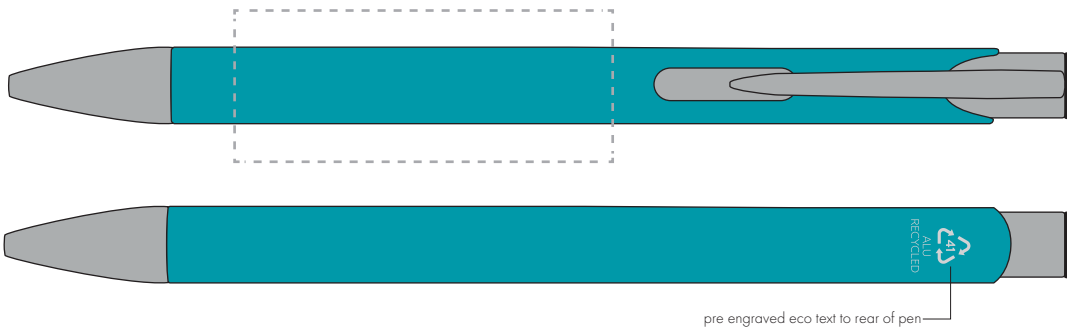

Your Ref:
Our Ref:

Quantity:
Version: 1

Product Code: TPC982001
Product Colour: TEAL

PRINTING CONCERNS:

We stock this item in the following colours

**PANTONE REFERENCE(S)**

● Engrave

ARTWORK SCALE 100%

ARTWORK SCALE 100%
Rotary Engrave Area:
50mm x 20mm

Product Image for visualisation
- colours may vary

The dashed line is to demonstrate print area and will not appear on your printed item

PLEASE NOTE:

- All colours including print and product are for visual purposes only and should not be regarded as the actual colour of the product and print.
- Some products may vary from batch to batch and may differ from previous orders.
- The colour and texture of a product can also have an effect on the final print colour.
- By approving this order we accept that you understand these terms.