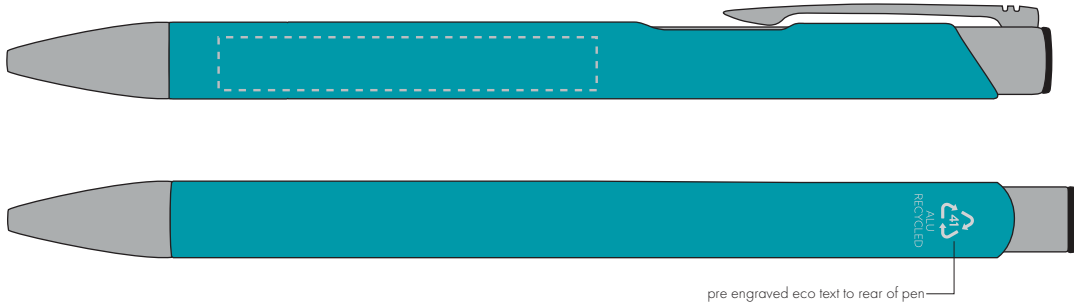

Your Ref:	Quantity:	Product Code: TPC982001
Our Ref:	Version: 1	Product Colour: TEAL

PRINTING CONCERNS:

We stock this item in the following colours

**PANTONE REFERENCE(S)**

- Colour 1
- Colour 2
- Colour 3
- Colour 4

ARTWORK SCALE 100%

ARTWORK SCALE 100%

Side Print Area:
50mm x 7mm

pre engraved eco text to rear of pen

Product Image for visualisation
- colours may vary**The dashed line is to demonstrate print area and will not appear on your printed item****PLEASE NOTE:**