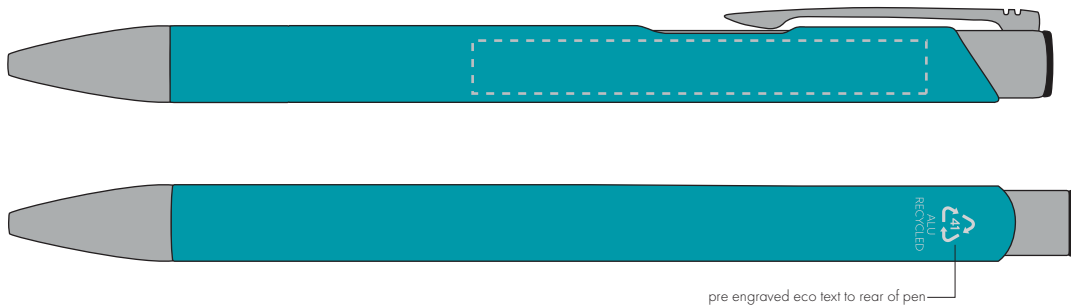

Your Ref:
Our Ref:

Quantity:
Version: 1

Product Code: TPC982001
Product Colour: TEAL

PRINTING CONCERNS:

We stock this item in the following colours

**PANTONE REFERENCE(S)**

- Colour 1
- Colour 2
- Colour 3
- Colour 4

ARTWORK SCALE 100%

ARTWORK SCALE 100%
Side Print Area:
60mm x 7mm

Product Image for visualisation
- colours may vary

The dashed line is to demonstrate print area and will not appear on your printed item

PLEASE NOTE: