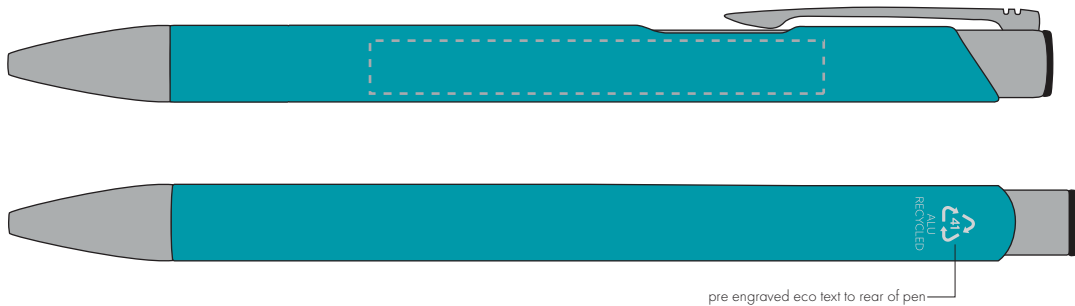

Your Ref:	Quantity:	Product Code: TPC982001
Our Ref:	Version: 1	Product Colour: TEAL

PRINTING CONCERNS:

We stock this item in the following colours

**PANTONE REFERENCE(S)**

- Colour 1
- Colour 2
- Colour 3
- Colour 4

ARTWORK SCALE 100%

ARTWORK SCALE 100%

Side Print Area:

60mm x 7mm

Product Image for visualisation
- colours may vary

The dashed line is to demonstrate print area and will not appear on your printed item

PLEASE NOTE: