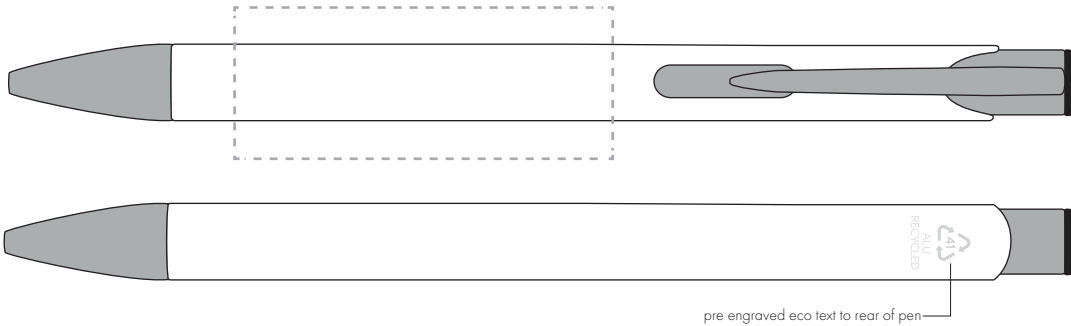

Your Ref:
Our Ref:

Quantity:
Version: 1

Product Code: TPC982001
Product Colour: WHITE

PRINTING CONCERNS:

We stock this item in the following colours

**PANTONE REFERENCE(S)**

● Engrave

ARTWORK SCALE 100%

ARTWORK SCALE 100%
Rotary Engrave Area:
50mm x 20mm

Product Image for visualisation
- colours may vary

The dashed line is to demonstrate print area and will not appear on your printed item

PLEASE NOTE:

- All colours including print and product are for visual purposes only and should not be regarded as the actual colour of the product and print.
- Some products may vary from batch to batch and may differ from previous orders.
- The colour and texture of a product can also have an effect on the final print colour.
- By approving this order we accept that you understand these terms.