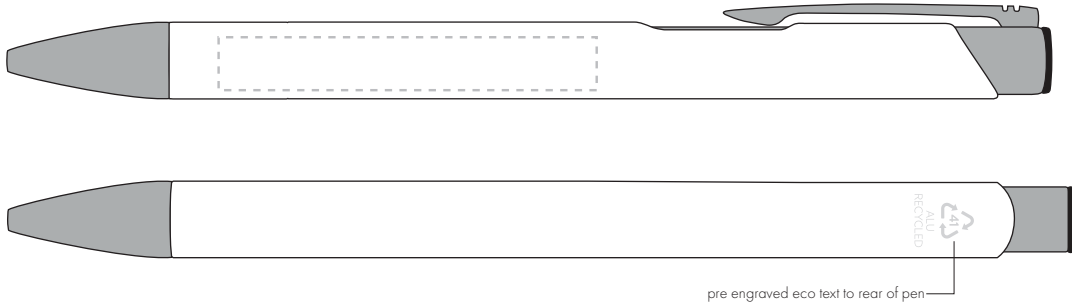

| | | |
|-----------|------------|-------------------------|
| Your Ref: | Quantity: | Product Code: TPC982001 |
| Our Ref: | Version: 1 | Product Colour: WHITE |

PRINTING CONCERNS:

We stock this item in the following colours

**PANTONE REFERENCE(S)**

- Colour 1
- Colour 2
- Colour 3
- Colour 4

ARTWORK SCALE 100%

ARTWORK SCALE 100%

Side Print Area:
50mm x 7mm

pre engraved eco text to rear of pen

Product Image for visualisation
- colours may vary**The dashed line is to demonstrate print area and will not appear on your printed item****PLEASE NOTE:**