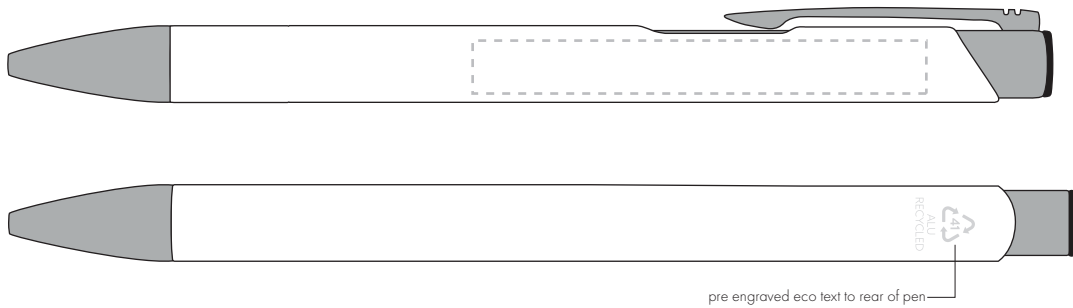

Your Ref:
Our Ref:

Quantity:
Version: 1

Product Code: TPC982001
Product Colour: WHITE

PRINTING CONCERNS:

We stock this item in the following colours

**PANTONE REFERENCE(S)**

- Colour 1
- Colour 2
- Colour 3
- Colour 4

ARTWORK SCALE 100%

ARTWORK SCALE 100%
Side Print Area:
60mm x 7mm

Product Image for visualisation
- colours may vary

The dashed line is to demonstrate print area and will not appear on your printed item

PLEASE NOTE: