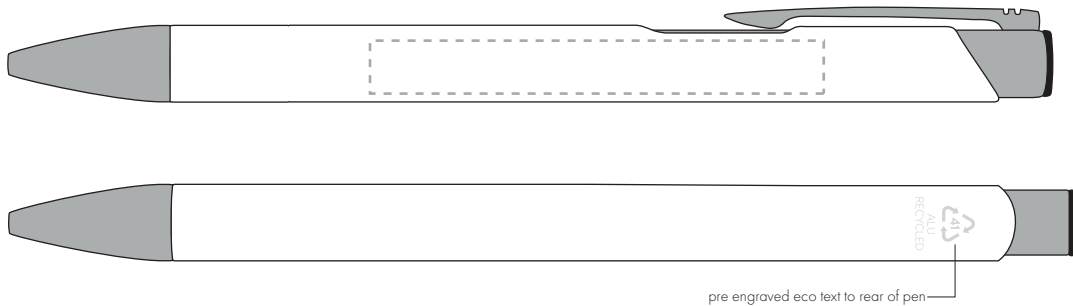

Your Ref:	Quantity:	Product Code: TPC982001
Our Ref:	Version: 1	Product Colour: WHITE

PRINTING CONCERNS:

We stock this item in the following colours

**PANTONE REFERENCE(S)**

- Colour 1
- Colour 2
- Colour 3
- Colour 4

ARTWORK SCALE 100%

ARTWORK SCALE 100%

Side Print Area:

60mm x 7mm

pre engraved eco text to rear of pen

Product Image for visualisation
- colours may vary

The dashed line is to demonstrate print area and will not appear on your printed item