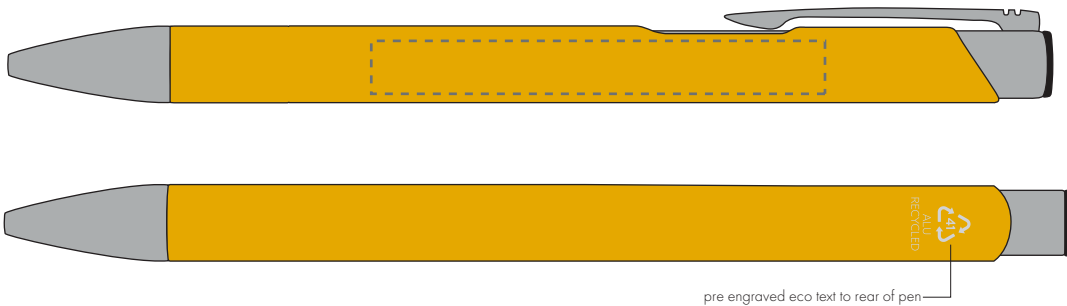

Your Ref:	Quantity:	Product Code: TPC982001
Our Ref:	Version: 1	Product Colour: YELLOW

PRINTING CONCERNS:

We stock this item in the following colours

**PANTONE REFERENCE(S)**
 Full colour printing

ARTWORK SCALE 100%

ARTWORK SCALE 100%
Digital Print Area:
60mm x 7mm

Product Image for visualisation
- colours may vary

The dashed line is to demonstrate print area and will not appear on your printed item

PLEASE NOTE:

- All colours including print and product are for visual purposes only and should not be regarded as the actual colour of the product and print.
- Some products may vary from batch to batch and may differ from previous orders.
- The colour and texture of a product can also have an effect on the final print colour.
- By approving this order we accept that you understand these terms.