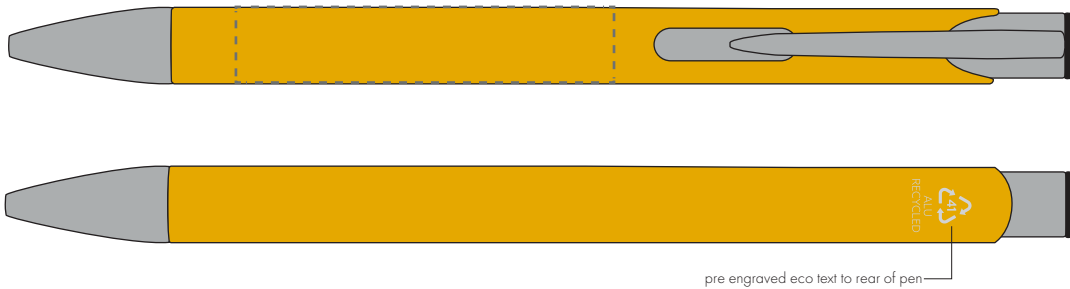

Your Ref:
Our Ref:

Quantity:
Version: 1

Product Code: TPC982001
Product Colour: YELLOW

PRINTING CONCERNS:

We stock this item in the following colours

**PANTONE REFERENCE(S)**

● Engrave

ARTWORK SCALE 100%

ARTWORK SCALE 100%
Flat Engrave Area:
50mm x 10mm

Product Image for visualisation
- colours may vary

The dashed line is to demonstrate print area and will not appear on your printed item

PLEASE NOTE:

- All colours including print and product are for visual purposes only and should not be regarded as the actual colour of the product and print.
- Some products may vary from batch to batch and may differ from previous orders.
- The colour and texture of a product can also have an effect on the final print colour.
- By approving this order we accept that you understand these terms.