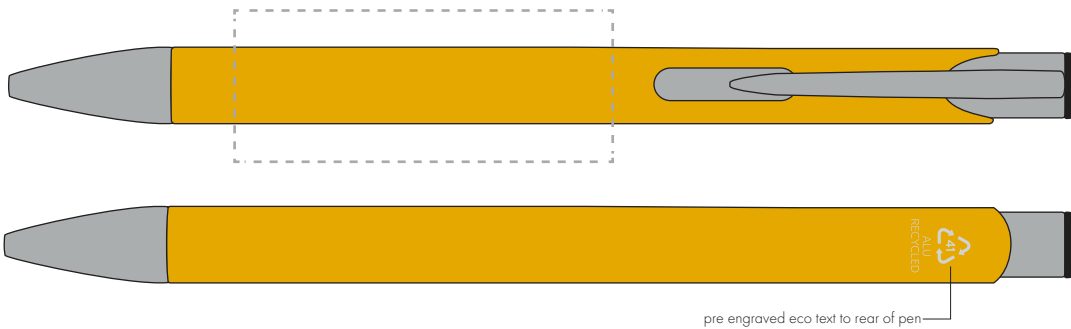

Your Ref:  
Our Ref:

Quantity:  
Version: 1

Product Code: TPC982001  
Product Colour: YELLOW

**PRINTING CONCERNS:**

We stock this item in the following colours

**PANTONE REFERENCE(S)**

● Engrave

ARTWORK SCALE 100%

ARTWORK SCALE 100%  
Rotary Engrave Area:  
50mm x 20mm

pre engraved eco text to rear of pen

Product Image for visualisation  
- colours may vary

The dashed line is to demonstrate print area and will not appear on your printed item