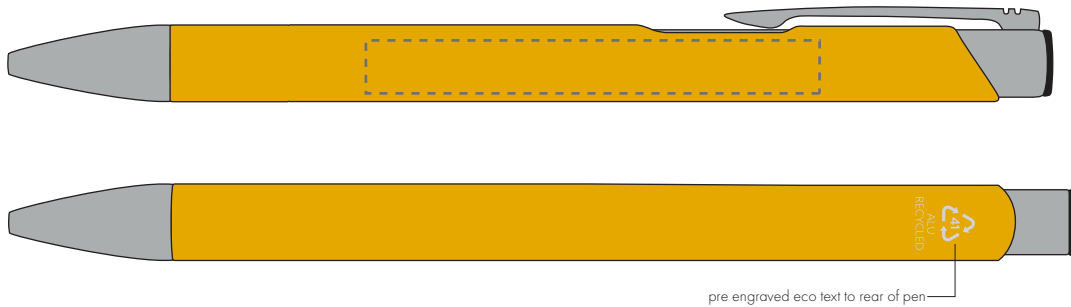

Your Ref:
Our Ref:

Quantity:
Version: 1

Product Code: TPC982001
Product Colour: YELLOW

PRINTING CONCERNS:

We stock this item in the following colours

**PANTONE REFERENCE(S)**

● Engrave

ARTWORK SCALE 100%

ARTWORK SCALE 100%
Side Engrave Area:
60mm x 7mm

pre engraved eco text to rear of pen

Product Image for visualisation
- colours may vary

The dashed line is to demonstrate print area and will not appear on your printed item