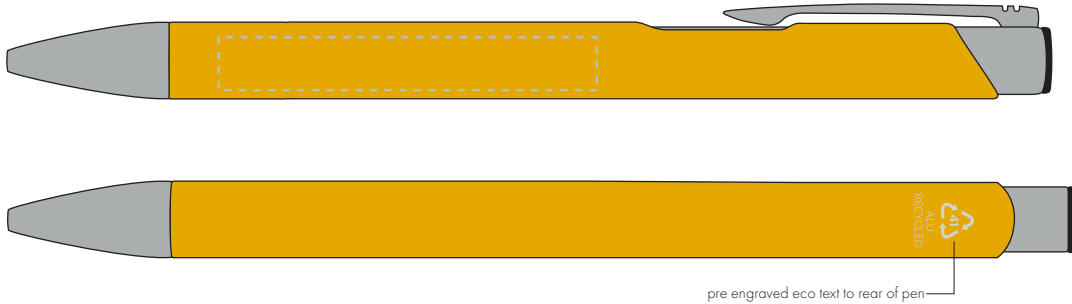

Your Ref:
Our Ref:

Quantity:
Version: 1

Product Code: TPC982001
Product Colour: YELLOW

PRINTING CONCERNS:

We stock this item in the following colours

PANTONE REFERENCE(S)

- Colour 1
- Colour 2
- Colour 3
- Colour 4

ARTWORK SCALE 100%

ARTWORK SCALE 100%
Side Print Area:
50mm x 7mm

pre engraved eco text to rear of pen

Product Image for visualisation
- colours may vary

The dashed line is to demonstrate print area and will not appear on your printed item