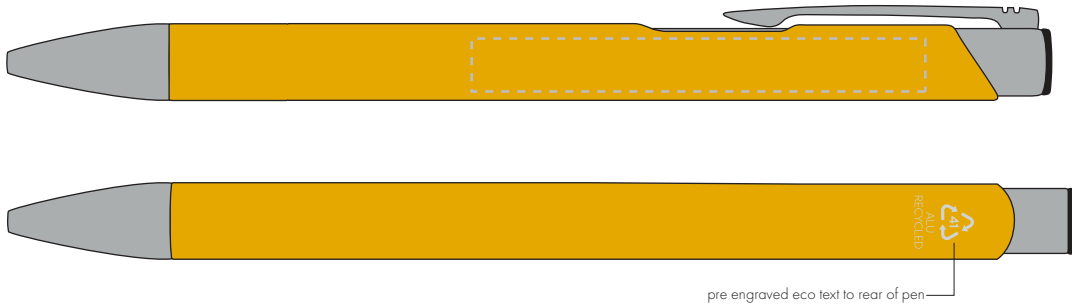

Your Ref:
Our Ref:

Quantity:
Version: 1

Product Code: TPC982001
Product Colour: YELLOW

PRINTING CONCERNS:

We stock this item in the following colours

**PANTONE REFERENCE(S)**

- Colour 1
- Colour 2
- Colour 3
- Colour 4

ARTWORK SCALE 100%

ARTWORK SCALE 100%
Side Print Area:
60mm x 7mm

pre engraved eco text to rear of pen

Product Image for visualisation
- colours may vary

The dashed line is to demonstrate print area and will not appear on your printed item