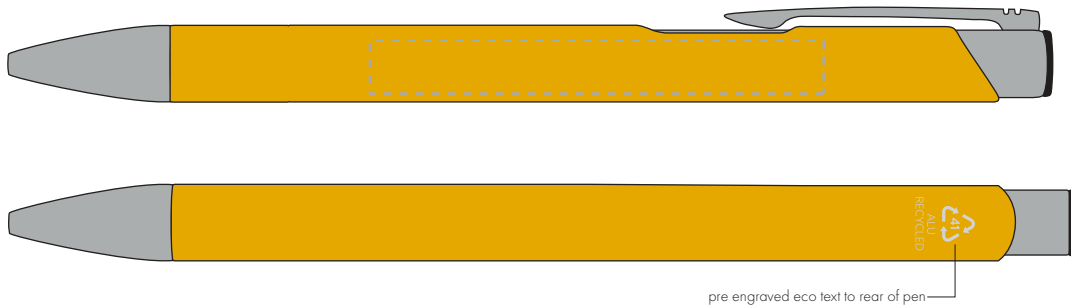

Your Ref:
Our Ref:

Quantity:
Version: 1

Product Code: TPC982001
Product Colour: YELLOW

PRINTING CONCERNS:

We stock this item in the following colours

**PANTONE REFERENCE(S)**

- Colour 1
- Colour 2
- Colour 3
- Colour 4

ARTWORK SCALE 100%

ARTWORK SCALE 100%
Side Print Area:
60mm x 7mm

Product Image for visualisation
- colours may vary

The dashed line is to demonstrate print area and will not appear on your printed item

PLEASE NOTE: