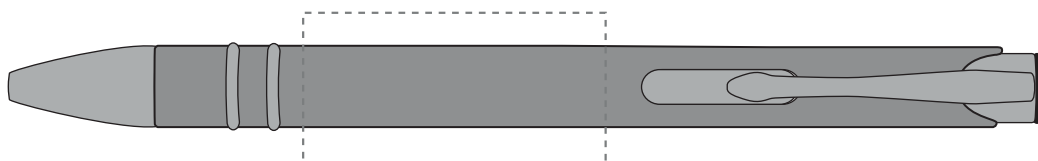

**PANTONE REFERENCE(S)**

● Colour 1

ARTWORK SCALE 100%

ARTWORK SCALE 100%

Front Print Area:

40mm x 20mm

Product Image for visualisation
- colours may vary

The dashed line is to demonstrate print area and will not appear on your printed item