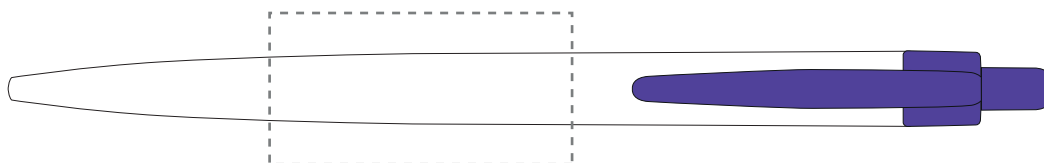

Your Ref:

Quantity:

Product Code: TPC982201

Our Ref:

Version: 1

Product Colour: PURPLE

PRINTING CONCERNS:

We stock this item in the following colours

**PANTONE REFERENCE(S)**

- Colour 1
- Colour 2
- Colour 3
- Colour 4

ARTWORK SCALE 100%

ARTWORK SCALE 100%

Standard print area:

40mm x 20mm

Product Image for visualisation
- colours may vary

The dashed line is to demonstrate print area and will not appear on your printed item