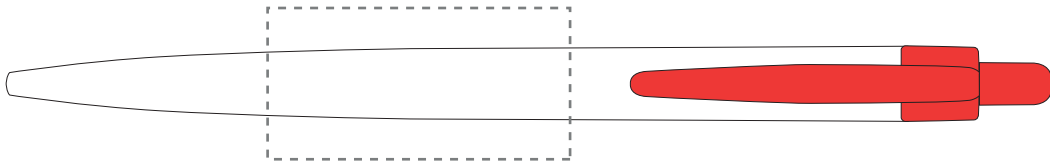

Your Ref:	Quantity:	Product Code: TPC982201
Our Ref:	Version: 1	Product Colour: RED

**PRINTING CONCERNS:**

We stock this item in the following colours

**PANTONE REFERENCE(S)**

- Colour 1
- Colour 2
- Colour 3
- Colour 4

ARTWORK SCALE 100%

ARTWORK SCALE 100%

Standard print area:  
40mm x 20mm

Product Image for visualisation  
- colours may vary

The dashed line is to demonstrate print area and will not appear on your printed item