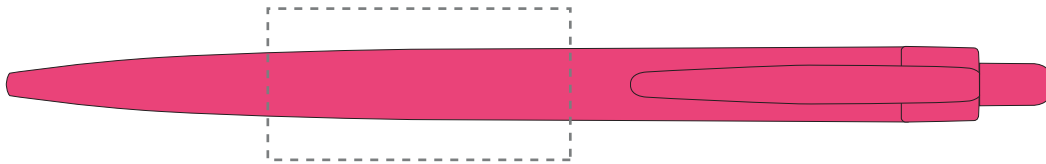

Your Ref:  
Our Ref:

Quantity:  
Version: 1

Product Code: TPC982202  
Product Colour: PINK

**PRINTING CONCERNS:**

We stock this item in the following colours

**PANTONE REFERENCE(S)**

- Colour 1
- Colour 2
- Colour 3
- Colour 4

ARTWORK SCALE 100%

ARTWORK SCALE 100%

Standard print area:  
40mm x 20mm

Product Image for visualisation  
- colours may vary

The dashed line is to demonstrate print area and will not appear on your printed item