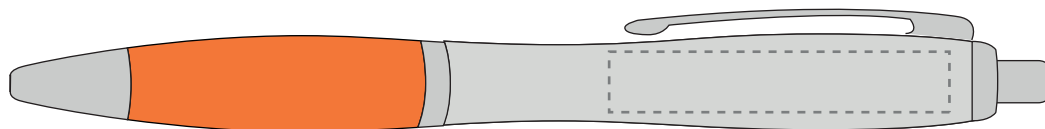

Your Ref:

Quantity:

Product Code: TPCPN0027

Our Ref:

Version: 1

Product Colour: AMBER

PRINTING CONCERNS:

We stock this item in the following colours

**PANTONE REFERENCE(S)**

- Colour 1
- Colour 2
- Colour 3
- Colour 4

ARTWORK SCALE 100%

ARTWORK SCALE 100%
Standard Print Area:
45mm x 8mm

Product Image for visualisation
- colours may vary

The dashed line is to demonstrate print area and will not appear on your printed item