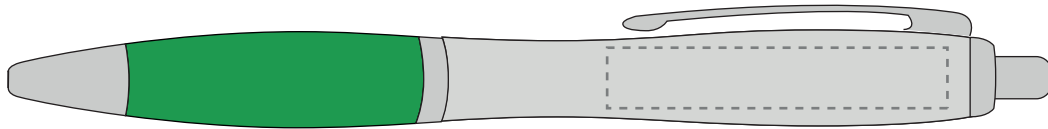

Your Ref:	Quantity:	Product Code: TPCPN0027
Our Ref:	Version: 1	Product Colour: GREEN

**PRINTING CONCERNS:**

We stock this item in the following colours

**PANTONE REFERENCE(S)**

- Colour 1
- Colour 2
- Colour 3
- Colour 4

ARTWORK SCALE 100%

ARTWORK SCALE 100%  
Standard Print Area:  
45mm x 8mm

Product Image for visualisation  
- colours may vary

The dashed line is to demonstrate print area and will not appear on your printed item