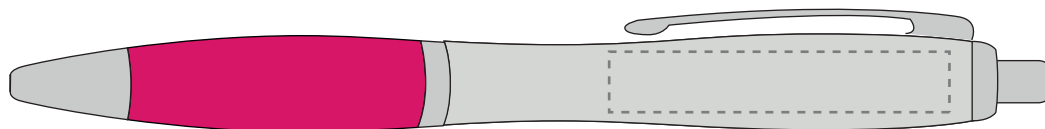

Your Ref:

Quantity:

Product Code: TPCPN0027

Our Ref:

Version: 1

Product Colour: PINK

PRINTING CONCERNS:

We stock this item in the following colours

**PANTONE REFERENCE(S)**

- Colour 1
- Colour 2
- Colour 3
- Colour 4

ARTWORK SCALE 100%

ARTWORK SCALE 100%
Standard Print Area:
45mm x 8mm

The dashed line is to demonstrate print area and will not appear on your printed item