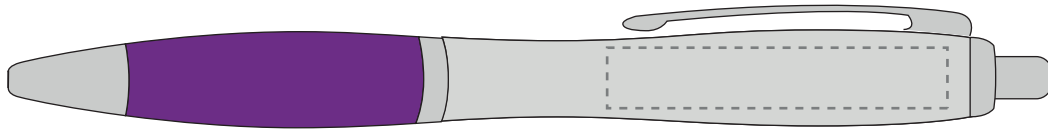

Your Ref:	Quantity:	Product Code: TPCPN0027
Our Ref:	Version: 1	Product Colour: PURPLE

PRINTING CONCERNS:

We stock this item in the following colours

**PANTONE REFERENCE(S)**

- Colour 1
- Colour 2
- Colour 3
- Colour 4

ARTWORK SCALE 100%

ARTWORK SCALE 100%
Standard Print Area:
45mm x 8mm

Product Image for visualisation
- colours may vary

The dashed line is to demonstrate print area and will not appear on your printed item