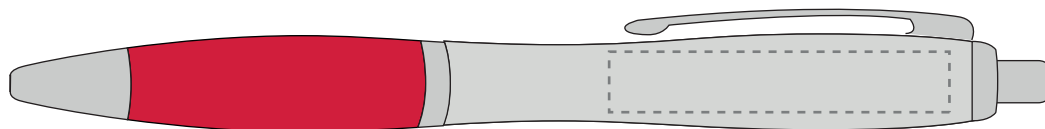

Your Ref:

Quantity:

Product Code: TPCPN0027

Our Ref:

Version: 1

Product Colour: RED

PRINTING CONCERNS:

We stock this item in the following colours

**PANTONE REFERENCE(S)**

- Colour 1
- Colour 2
- Colour 3
- Colour 4

ARTWORK SCALE 100%

ARTWORK SCALE 100%
Standard Print Area:
45mm x 8mm

Product Image for visualisation
- colours may vary

The dashed line is to demonstrate print area and will not appear on your printed item