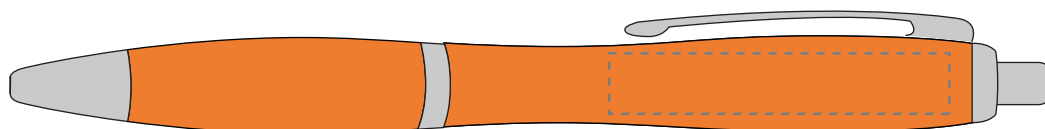

**PANTONE REFERENCE(S)**

- Colour 1
- Colour 2
- Colour 3
- Colour 4

ARTWORK SCALE 100%

ARTWORK SCALE 100%

Standard Print Area:

45mm x 8mm

Product Image for visualisation  
- colours may vary

The dashed line is to demonstrate print area and will not appear on your printed item