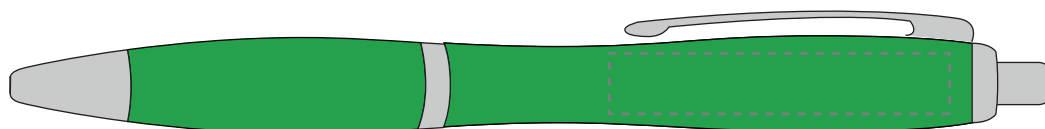

**PANTONE REFERENCE(S)**

- Colour 1
- Colour 2
- Colour 3
- Colour 4

ARTWORK SCALE 100%

ARTWORK SCALE 100%

Standard Print Area:

45mm x 8mm

Product Image for visualisation
- colours may vary

The dashed line is to demonstrate print area and will not appear on your printed item