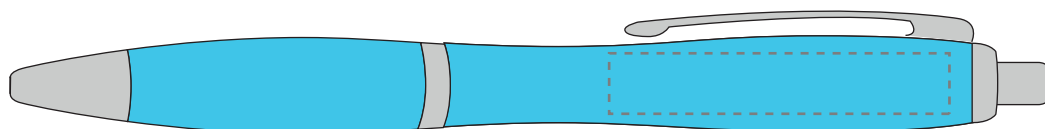

**PANTONE REFERENCE(S)**

- Colour 1
- Colour 2
- Colour 3
- Colour 4

ARTWORK SCALE 100%

ARTWORK SCALE 100%

Standard Print Area:

45mm x 8mm

Product Image for visualisation
- colours may vary

The dashed line is to demonstrate print area and will not appear on your printed item