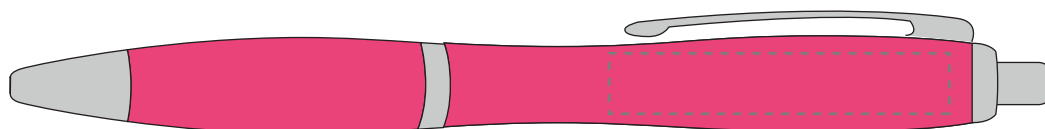

**PANTONE REFERENCE(S)**

- Colour 1
- Colour 2
- Colour 3
- Colour 4

ARTWORK SCALE 100%

ARTWORK SCALE 100%

Standard Print Area:

45mm x 8mm

Product Image for visualisation
- colours may vary

The dashed line is to demonstrate print area and will not appear on your printed item