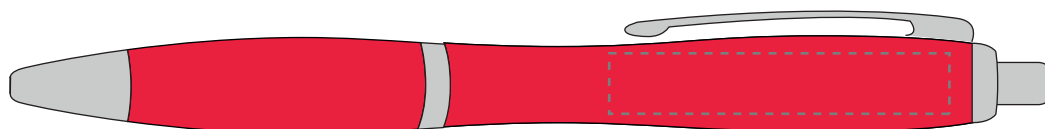

**PANTONE REFERENCE(S)**

- Colour 1
- Colour 2
- Colour 3
- Colour 4

ARTWORK SCALE 100%

ARTWORK SCALE 100%

Standard Print Area:

45mm x 8mm

Product Image for visualisation
- colours may vary

The dashed line is to demonstrate print area and will not appear on your printed item