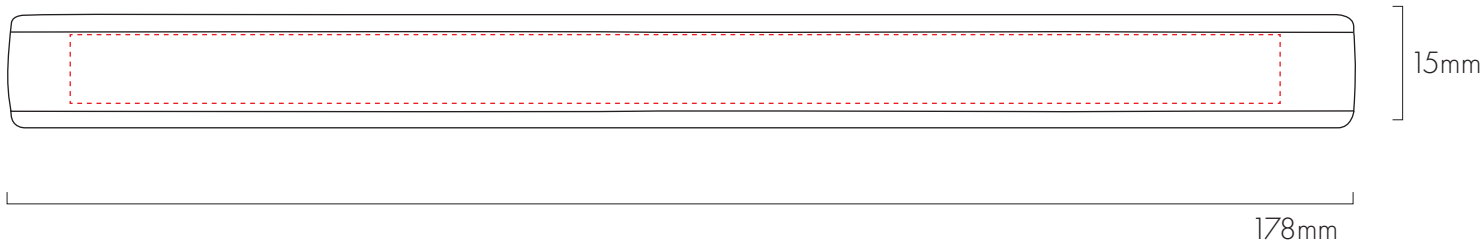

PAD PRINT AREA  
50x9mm

SCREEN PRINT AREA  
130x9mm

DIGITAL PRINT AREA  
160x9mm