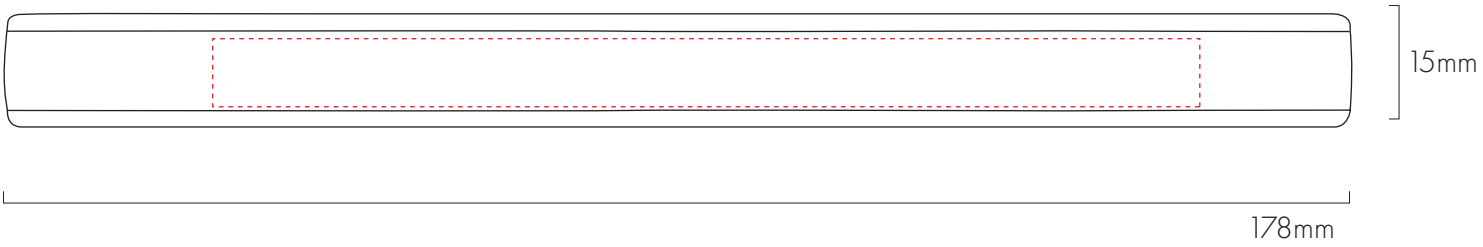

PAD PRINT AREA  
50x9mm

SCREEN PRINT AREA  
130x9mm

DIGITAL PRINT AREA  
160x9mm