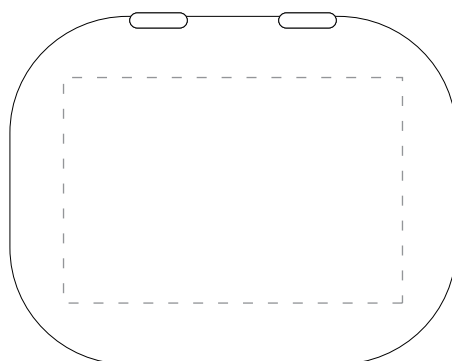

Your Ref:

Quantity:

Product Code: XU0001

Our Ref:

Version: 1

Product Colour: WHITE

PRINTING CONCERNS:

We stock this item in the following colours

**PANTONE REFERENCE(S)**

● Engraving

ARTWORK SCALE 100%
Max print area: 45mm x 30mm

Product Image for visualisation
- colours may vary

The dashed line is to demonstrate print area and will not appear on your printed item