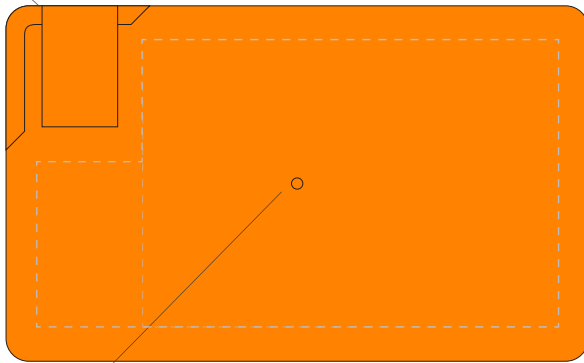

Your Ref:	Quantity:	Product Code: XU0010
Our Ref:	Version: 1	Product Colour: AMBER

PRINTING CONCERNS:

We stock this item in the following colours

**PANTONE REFERENCE(S)**

Full colour printing

ARTWORK SCALE 100%

Sticker

Sticker

Please note there is a small
moulding mark on this side
of the mint card

ARTWORK SCALE 100%

Max print area: 45mm x 35mm

Product Image for visualisation
- colours may vary

The dashed line is to demonstrate print area and will not appear on your printed item