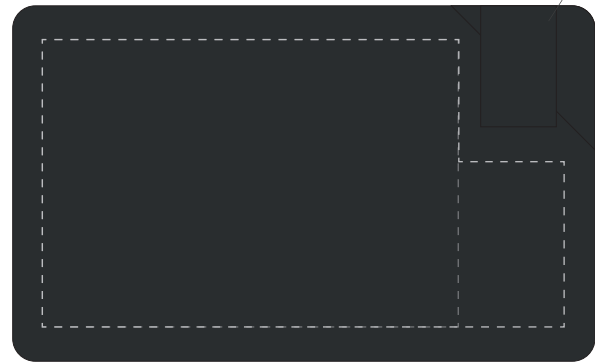

**PANTONE REFERENCE(S)**

Full colour printing

ARTWORK SCALE 100%

Sticker

Sticker

Please note there is a small
moulding mark on this side
of the mint card

ARTWORK SCALE 100%
Max print area: 45mm x

Product Image for visualisation
- colours may vary

The dashed line is to demonstrate print area and will not appear on your printed item

PLEASE NOTE:

- All colours including print and product are for visual purposes only and should not be regarded as the actual colour of the product and print.
- Some products may vary from batch to batch and may differ from previous orders.
- The colour and texture of a product can also have an effect on the final print colour.
- By approving this order we accept that you understand these terms.