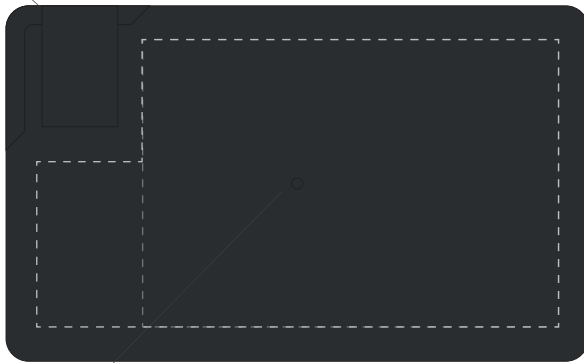

| | | |
|-----------|------------|-----------------------|
| Your Ref: | Quantity: | Product Code: XU0010 |
| Our Ref: | Version: 1 | Product Colour: BLACK |

PRINTING CONCERNS:

We stock this item in the following colours

**PANTONE REFERENCE(S)**

Full colour printing

ARTWORK SCALE 100%

Sticker

Sticker

Please note there is a small
moulding mark on this side
of the mint card

ARTWORK SCALE 100%
Max print area: 45mm x

Product Image for visualisation
- colours may vary

The dashed line is to demonstrate print area and will not appear on your printed item

PLEASE NOTE:

- All colours including print and product are for visual purposes only and should not be regarded as the actual colour of the product and print.
- Some products may vary from batch to batch and may differ from previous orders.
- The colour and texture of a product can also have an effect on the final print colour.
- By approving this order we accept that you understand these terms.