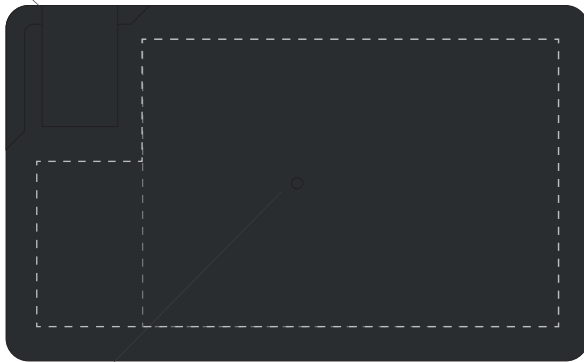

Your Ref:	Quantity:	Product Code: XU0010
Our Ref:	Version: 1	Product Colour: BLACK

PRINTING CONCERNS:

We stock this item in the following colours

PANTONE REFERENCE(S)

- Colour 1
- Colour 2
- Colour 3
- Colour 4

ARTWORK SCALE 100%

Sticker

Sticker

Please note there is a small moulding mark on this side of the mint card

Product Image for visualisation
- colours may vary

ARTWORK SCALE 100%
Max print area: 45mm x

The dashed line is to demonstrate print area and will not appear on your printed item