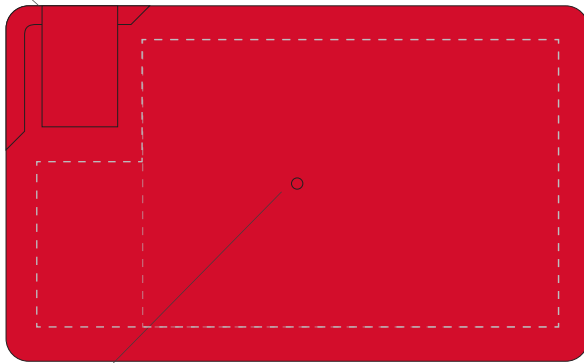

Your Ref:	Quantity:	Product Code: XU0010
Our Ref:	Version: 1	Product Colour: RED

**PRINTING CONCERNS:**

We stock this item in the following colours

**PANTONE REFERENCE(S)**

Full colour printing

ARTWORK SCALE 100%

Sticker

Sticker

Please note there is a small  
moulding mark on this side  
of the mint card

ARTWORK SCALE 100%  
Max print area: 45mm x 35mm

Product Image for visualisation  
- colours may vary

The dashed line is to demonstrate print area and will not appear on your printed item