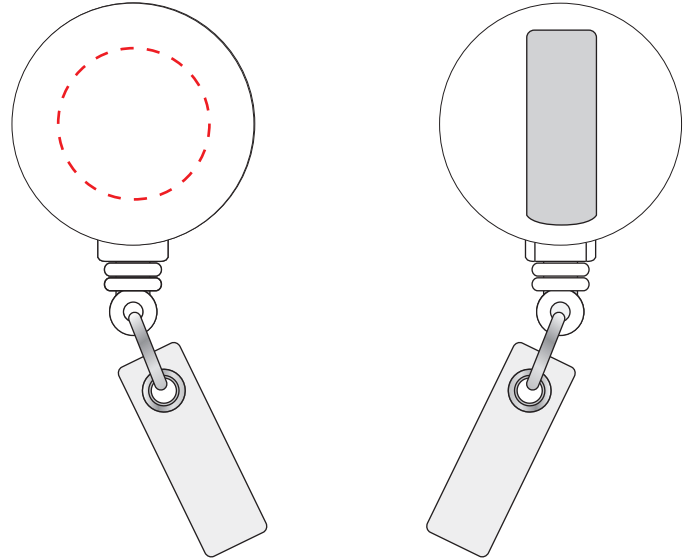

Your Ref:	Quantity:	Product Code: ZA0013
Our Ref:	Version: 1	Product Colour: WHITE

PRINTING CONCERNS:

We stock this item in the following colours

**PANTONE REFERENCE(S)**

● Colour 1

ARTWORK SCALE 100%

**HAVING THE ITEM PRINTED THIS WAY AROUND
WILL ENSURE THAT THE LOGO IS THE CORRECT
WAY WHEN WORN WITH THE CLIP**

ARTWORK SCALE 100%
Max print area: 20mm Dia.

Product Image for visualisation
- colours may vary

The dashed line is to demonstrate print area and will not appear on your printed item

PLEASE NOTE:

- All colours including print and product are for visual purposes only and should not be regarded as the actual colour of the product and print.
- Some products may vary from batch to batch and may differ from previous orders.
- The colour and texture of a product can also have an effect on the final print colour.
- By approving this order we accept that you understand these terms.