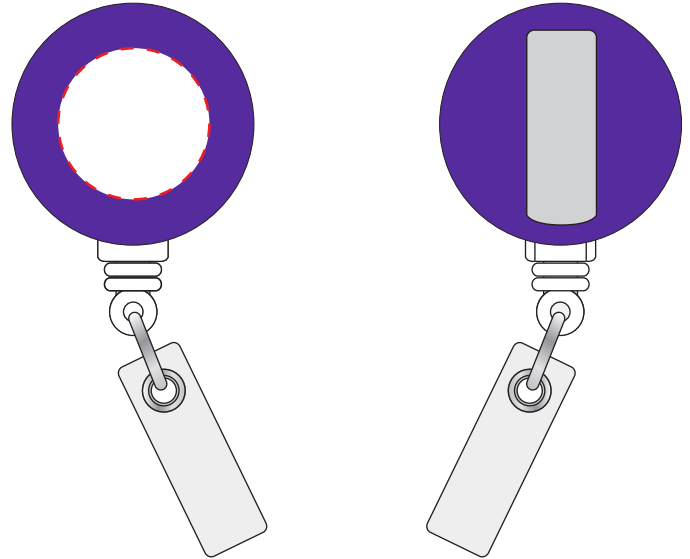

Your Ref:	Quantity:	Product Code: ZA0014
Our Ref:	Version: 1	Product Colour: PURPLE

PRINTING CONCERNS:

We stock this item in the following colours

**PANTONE REFERENCE(S)**

Full Colour Doming

ARTWORK SCALE 100%

**HAVING THE ITEM PRINTED THIS WAY AROUND
WILL ENSURE THAT THE LOGO IS THE CORRECT
WAY WHEN WORN WITH THE CLIP**

ARTWORK SCALE 100%
Max print area: 20mm Dia.

Product Image for visualisation
- colours may vary

The dashed line is to demonstrate print area and will not appear on your printed item

PLEASE NOTE:

- All colours including print and product are for visual purposes only and should not be regarded as the actual colour of the product and print.
- Some products may vary from batch to batch and may differ from previous orders.
- The colour and texture of a product can also have an effect on the final print colour.
- By approving this order we accept that you understand these terms.