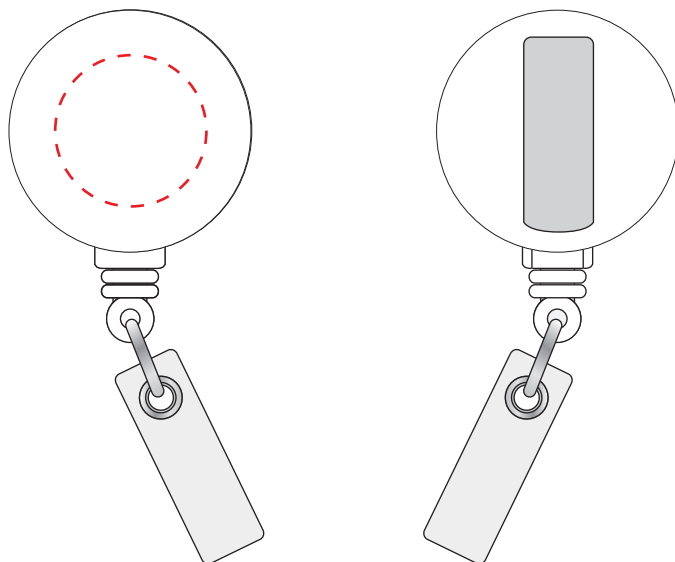

Your Ref:  
Our Ref:Quantity:  
Version: 1Product Code: ZA0014  
Product Colour: WHITE**PRINTING CONCERNS:**

We stock this item in the following colours

**PANTONE REFERENCE(S)**

Full Colour Doming

ARTWORK SCALE 100%

**HAVING THE ITEM PRINTED THIS WAY AROUND  
WILL ENSURE THAT THE LOGO IS THE CORRECT  
WAY WHEN WORN WITH THE CLIP**

ARTWORK SCALE 100%  
Max print area: 20mm Dia.Product Image for visualisation  
- colours may vary

The dashed line is to demonstrate print area and will not appear on your printed item

**PLEASE NOTE:**

- All colours including print and product are for visual purposes only and should not be regarded as the actual colour of the product and print.
- Some products may vary from batch to batch and may differ from previous orders.
- The colour and texture of a product can also have an effect on the final print colour.
- By approving this order we accept that you understand these terms.