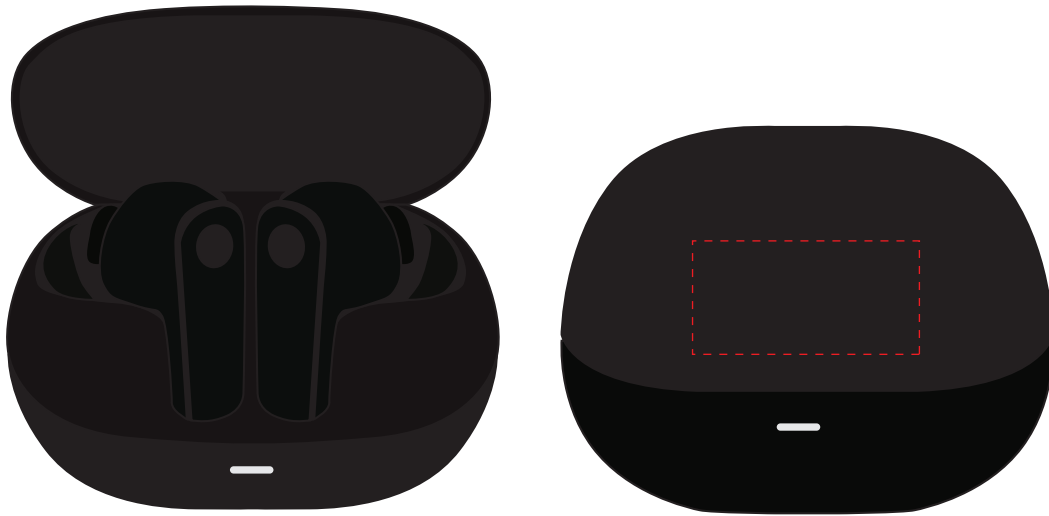

Your Ref:	Quantity:	Product Code: ZC0172
Our Ref:	Version: 1	Product Colour: BLACK

**PRINTING CONCERNS:**

**PRODUCT INFO:**

We stock this item in the following colours

**PANTONE REFERENCE(S)**

- Colour 1
- Colour 2

ARTWORK SCALE 100%

Product Image for visualisation  
- colours may vary

ARTWORK SCALE 100%  
Max print area: 30mm x 15mm

The dashed line is to demonstrate print area and will not appear on your printed item