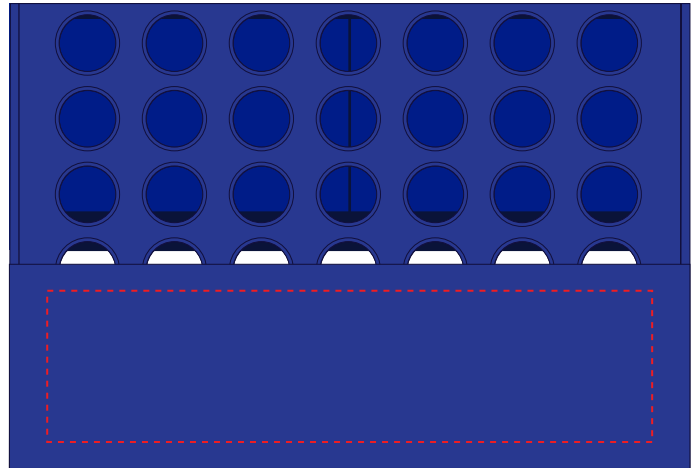

Your Ref:	Quantity:	Product Code: ZA224
Our Ref:	Version: 1	Product Colour: BLUE

PRINTING CONCERNS:

We stock this item in the following colours

PANTONE REFERENCE(S)

- Colour 1
- Colour 2
- Colour 3

ARTWORK SCALE 50%

Product Image for visualisation
- colours may vary

ARTWORK SCALE 100%
Print Area: 160mm x 40mm

The dashed line is to demonstrate print area and will not appear on your printed item

PLEASE NOTE:

- All colours including print and product are for visual purposes only and should not be regarded as the actual colour of the product and print.
- Some products may vary from batch to batch and may differ from previous orders.
- The colour and texture of a product can also have an effect on the final print colour.
- By approving this order we accept that you understand these terms.