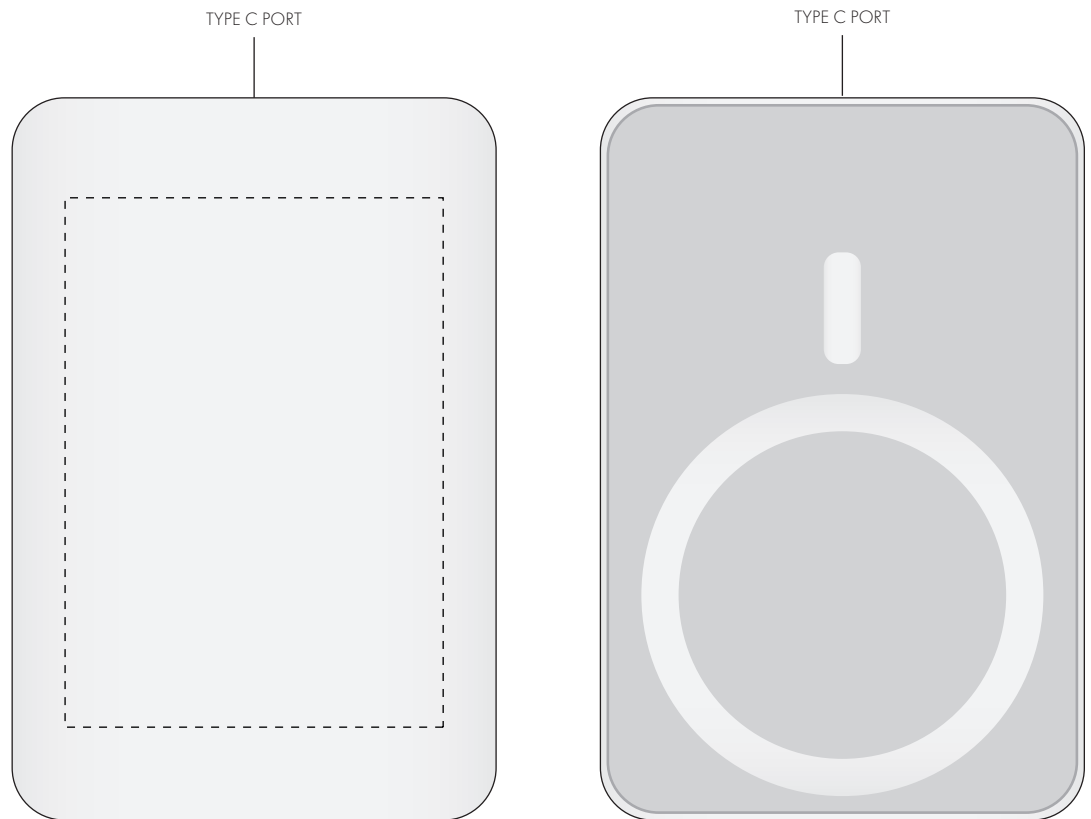

Your Ref:	Quantity:	Product Code: ZC1011
Our Ref:	Version: 1	Product Colour: WHITE

PRINTING CONCERNS:**PRODUCT INFO:**

We stock this item in the following colours

**PANTONE REFERENCE(S)**

● Colour 1

● Colour 2

ARTWORK SCALE 100%

Product Image for visualisation
- colours may vary

The dashed line is to demonstrate print area and will not appear on your printed item

PLEASE NOTE:

- All colours including print and product are for visual purposes only and should not be regarded as the actual colour of the product and print.
- Some products may vary from batch to batch and may differ from previous orders.
- The colour and texture of a product can also have an effect on the final print colour.
- By approving this order we accept that you understand these terms.

To proceed, please approve visual via the online system.

ARTWORK SCALE 100%
Max print area: 50mm x 70mm