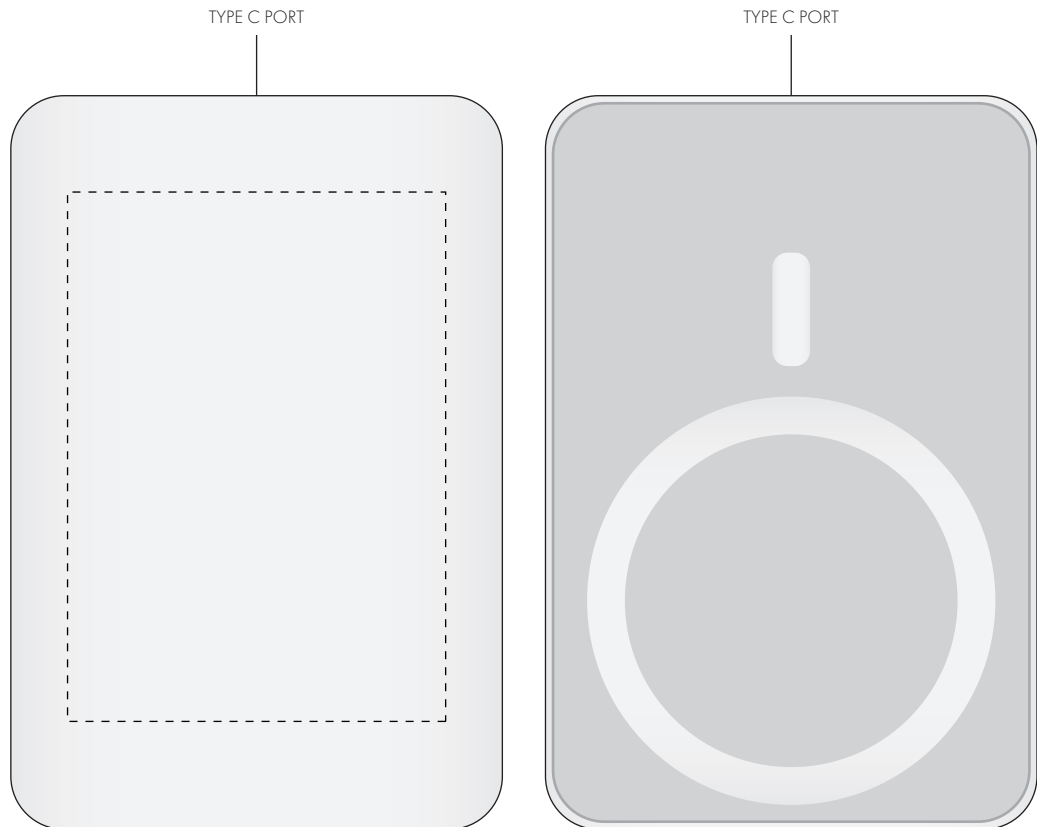

Your Ref:	Quantity:	Product Code: ZC1012
Our Ref:	Version: 1	Product Colour: WHITE

PRINTING CONCERNS:**PRODUCT INFO:**

We stock this item in the following colours

**PANTONE REFERENCE(S)**

● Colour 1

● Colour 2

ARTWORK SCALE 100%

Product Image for visualisation
- colours may vary

The dashed line is to demonstrate print area and will not appear on your printed item

PLEASE NOTE:

- All colours including print and product are for visual purposes only and should not be regarded as the actual colour of the product and print.
- Some products may vary from batch to batch and may differ from previous orders.
- The colour and texture of a product can also have an effect on the final print colour.
- By approving this order we accept that you understand these terms.

To proceed, please approve visual via the online system.

ARTWORK SCALE 100%

Max print area: 50mm x 70mm