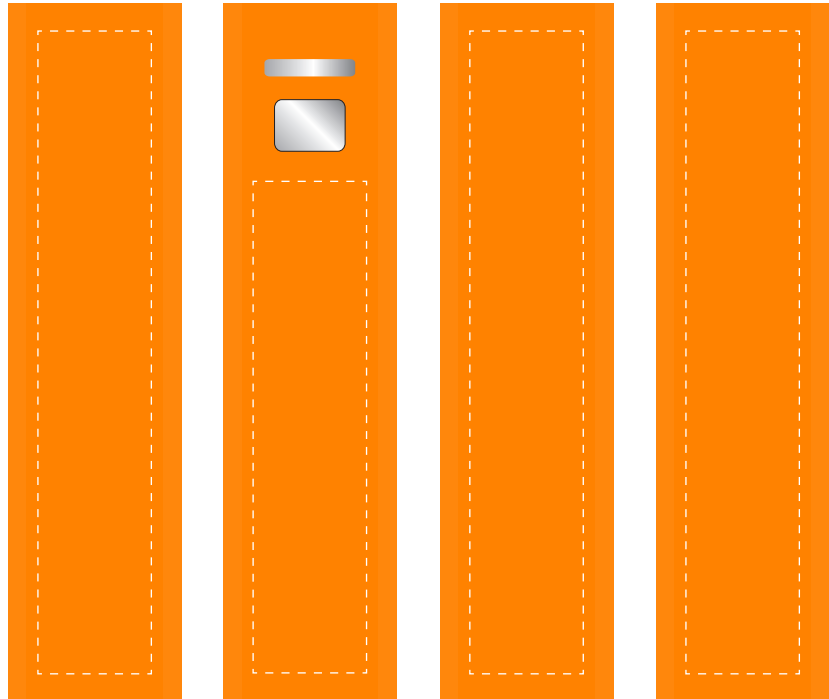

Your Ref:	Quantity:	Product Code: ZC2130
Our Ref:	Version: 1	Product Colour: AMBER

PRINTING CONCERNS:

PRODUCT INFO:

We stock this item in the following colours

PANTONE REFERENCE(S)

- Colour 1
- Colour 2
- Colour 3
- Colour 4

ARTWORK SCALE 100%

Product Image for visualisation
- colours may vary

LEFT SIDE

FRONT

RIGHT SIDE

BACK

ARTWORK SCALE 100%
Max print area: 65mm x 15mm

ARTWORK SCALE 100%
Max print area: 85mm x 15mm

The dashed line is to demonstrate print area and will not appear on your printed item

PLEASE NOTE:

- All colours including print and product are for visual purposes only and should not be regarded as the actual colour of the product and print.
- Some products may vary from batch to batch and may differ from previous orders.
- The colour and texture of a product can also have an effect on the final print colour.
- By approving this order we accept that you understand these terms.