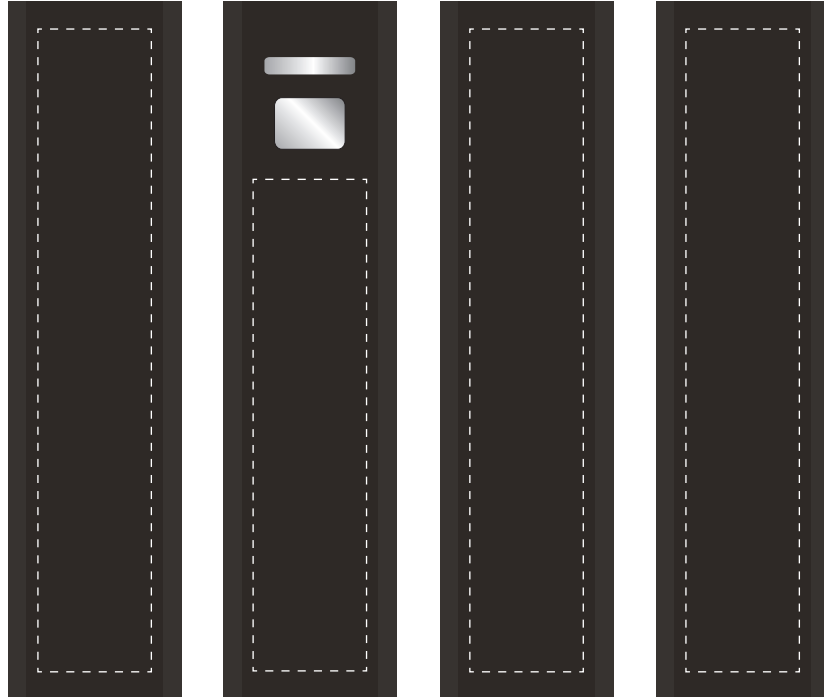

Your Ref:	Quantity:	Product Code: ZC2130
Our Ref:	Version: 1	Product Colour: BLACK

PRINTING CONCERNS:

PRODUCT INFO:

We stock this item in the following colours

PANTONE REFERENCE(S)

- Colour 1
- Colour 2
- Colour 3
- Colour 4

ARTWORK SCALE 100%

Product Image for visualisation
- colours may vary

LEFT SIDE

FRONT

RIGHT SIDE

BACK

ARTWORK SCALE 100%
Max print area: 65mm x 15mm

ARTWORK SCALE 100%
Max print area: 85mm x 15mm

The dashed line is to demonstrate print area and will not appear on your printed item

PLEASE NOTE:

- All colours including print and product are for visual purposes only and should not be regarded as the actual colour of the product and print.
- Some products may vary from batch to batch and may differ from previous orders.
- The colour and texture of a product can also have an effect on the final print colour.
- By approving this order we accept that you understand these terms.