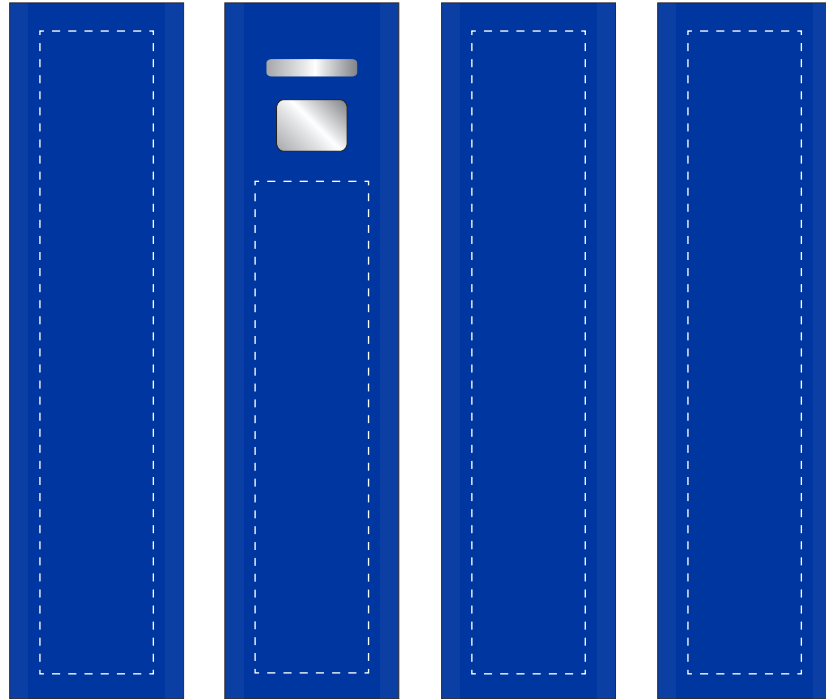

Your Ref:	Quantity:	Product Code: ZC2130
Our Ref:	Version: 1	Product Colour: BLUE

PRINTING CONCERNS:

PRODUCT INFO:

We stock this item in the following colours

PANTONE REFERENCE(S)

- Colour 1
- Colour 2
- Colour 3
- Colour 4

ARTWORK SCALE 100%

Product Image for visualisation
- colours may vary

LEFT SIDE

FRONT

RIGHT SIDE

BACK

ARTWORK SCALE 100%
Max print area: 65mm x 15mm

ARTWORK SCALE 100%
Max print area: 85mm x 15mm

The dashed line is to demonstrate print area and will not appear on your printed item

PLEASE NOTE:

- All colours including print and product are for visual purposes only and should not be regarded as the actual colour of the product and print.
- Some products may vary from batch to batch and may differ from previous orders.
- The colour and texture of a product can also have an effect on the final print colour.
- By approving this order we accept that you understand these terms.