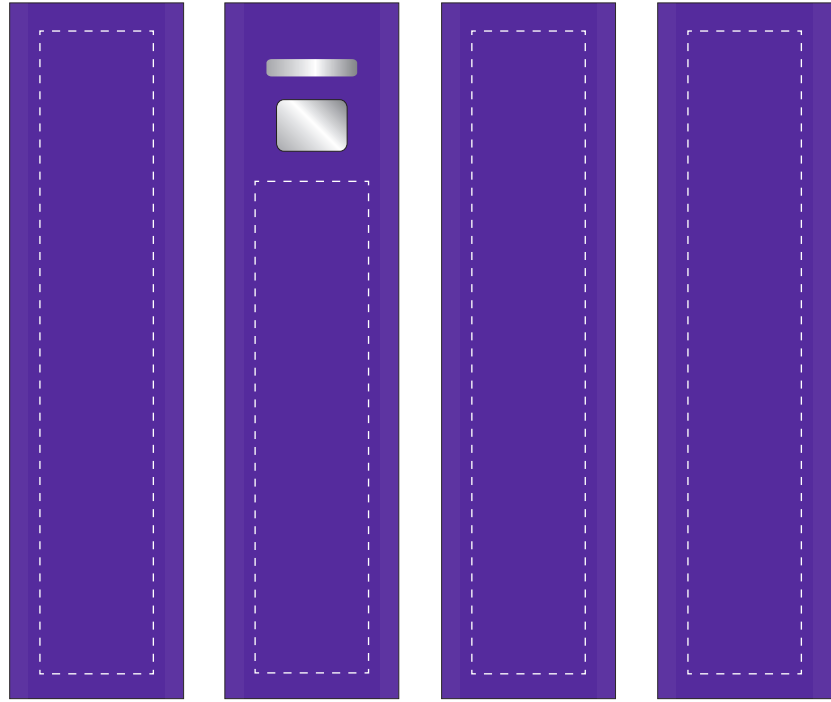

Your Ref:	Quantity:	Product Code: ZC2130
Our Ref:	Version: 1	Product Colour: PURPLE

PRINTING CONCERNS:

PRODUCT INFO:

We stock this item in the following colours

PANTONE REFERENCE(S)

- Colour 1
- Colour 2
- Colour 3
- Colour 4

ARTWORK SCALE 100%

Product Image for visualisation
- colours may vary

LEFT SIDE

FRONT

RIGHT SIDE

BACK

ARTWORK SCALE 100%
Max print area: 65mm x 15mm

ARTWORK SCALE 100%
Max print area: 85mm x 15mm

The dashed line is to demonstrate print area and will not appear on your printed item

PLEASE NOTE:

- All colours including print and product are for visual purposes only and should not be regarded as the actual colour of the product and print.
- Some products may vary from batch to batch and may differ from previous orders.
- The colour and texture of a product can also have an effect on the final print colour.
- By approving this order we accept that you understand these terms.